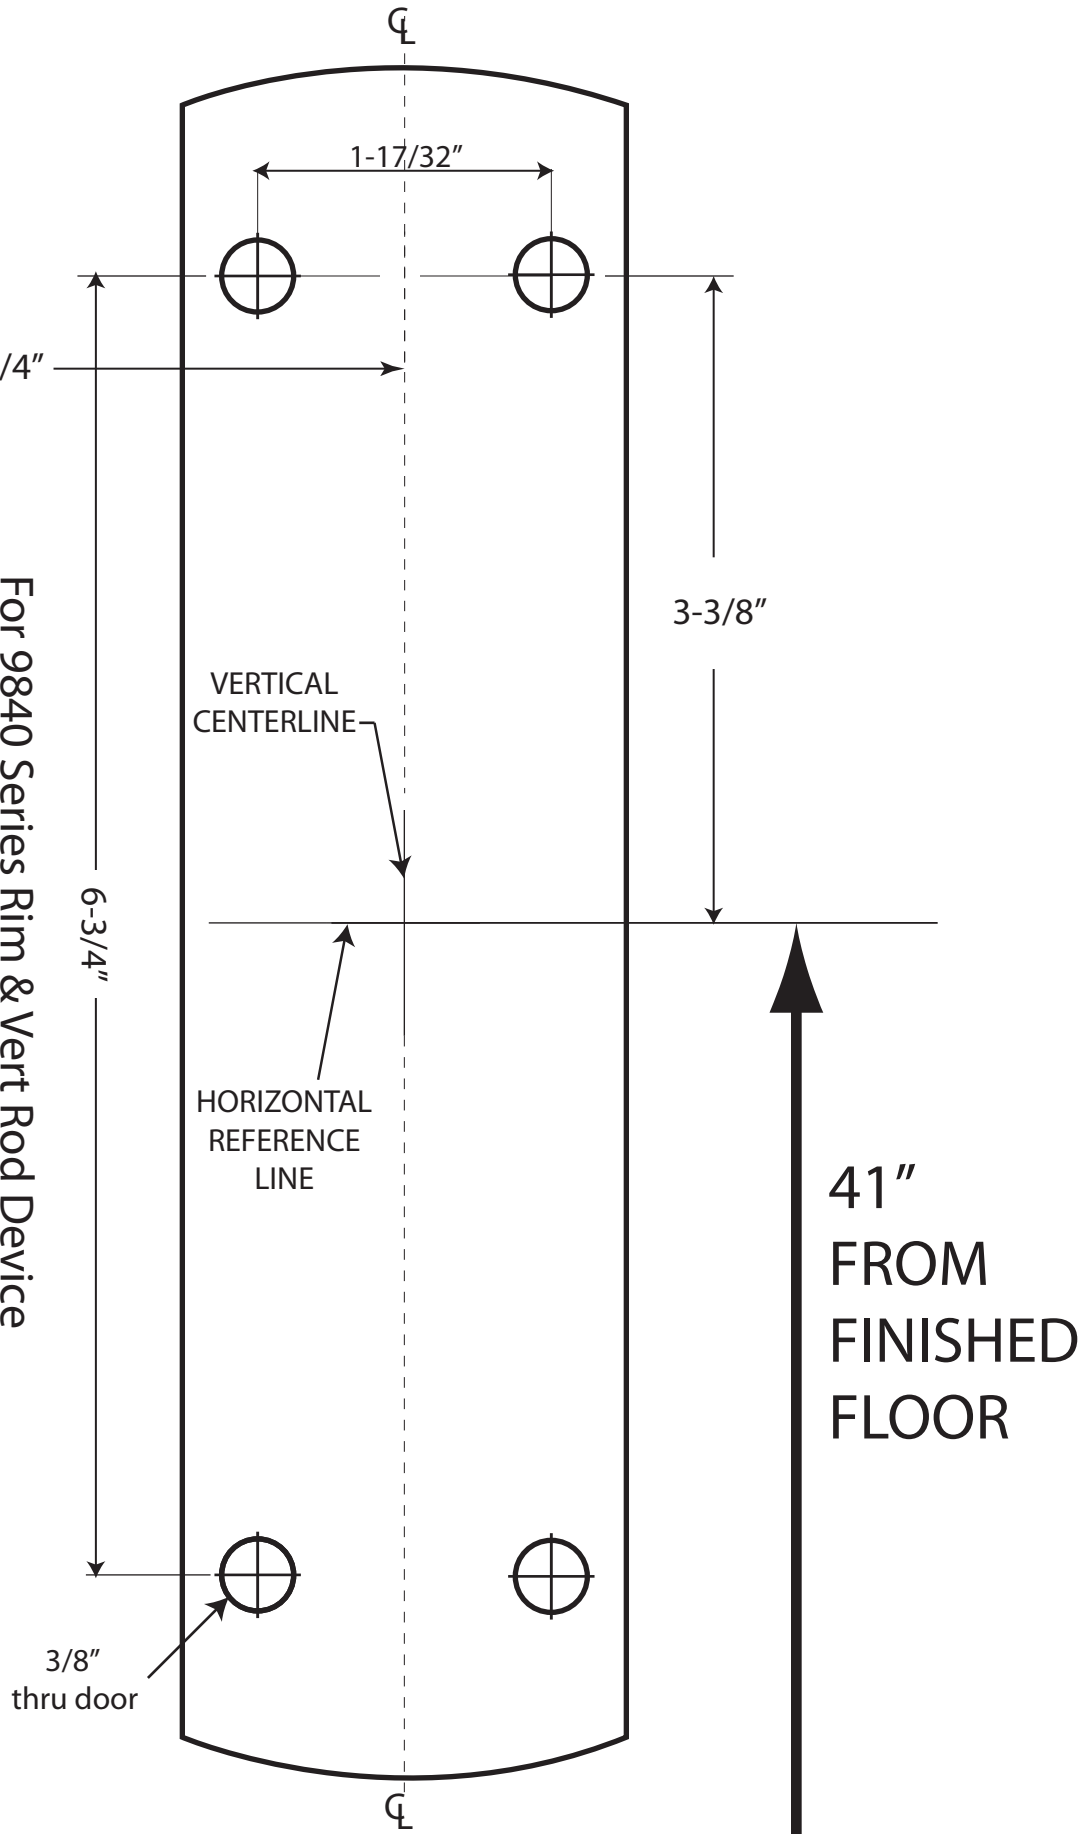

DOOR EDGE

For 9840 Series Rim & Vert Rod Device
3/8" Ø thru door (4) four places

6605 Flotilla St.
City of Commerce
CA 90040 USA
Tel: (323) 888-6601
FAX: (323) 888-6699
Website: cal-royal.com
Email: sales@cal-royal.com

ITEM NO.:		DESCRIPTION:		SCALE:	
NESC9840		DUMMY ESCUTCHEON LEVER TRIM		1:1	
ANSI:	UNIT:	VERSION:	BY:		
---	inches (mm)	ver. 1.0 rev. 01/12	bteves/adg		